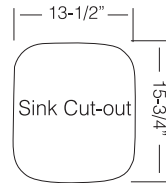

- Stainless Steel Rinsing Basket
- Stainless Steel Bottom Grid
- Bamboo Cutting Board

RB 345

GR 345

CB 345

Optional accessories:

- Stainless Steel Bottom Grid
- Bamboo Cutting Board
- Glass Cutting Board
- Stainless Steel Colander

GR 340

CB 340

G 21.40

CS 16.39

Sink Cut-out

TOPZERO®

TZ D265

10-1/2" x 12-1/4"
7" depth