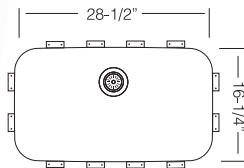

CS 16.39

TZ D723

28-1/2" x 16-1/4"
9" depth

Optional accessories:

Stainless Steel Bottom Grid
Bamboo Cutting Board

GR 723

CB 759

TOPZERO®

TZ X760

28-3/8" x 17-5/8"
9" depth

Optional accessories:

Stainless Steel Bottom Grid
Bamboo Cutting Board
with Stainless Steel Colander

GR 760

CC 760

T

12