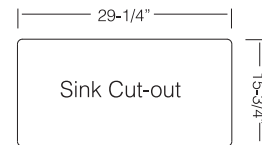

TZ R745

29-1/4" x 15-3/4"
9" depth

Optional accessories:

- Stainless Steel Bottom Grid
- Bamboo Cutting Board
- Glass Cutting Board
- Stainless Steel Colander