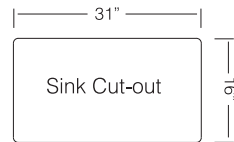

TopZero Sink on White Quartz

TZ R745

29-1/4" x 15-3/4"
9" depth

Optional accessories:

- Stainless Steel Bottom Grid
- Bamboo Cutting Board
- Glass Cutting Board
- Stainless Steel Colander

GR 745

CB 745

G 21.40