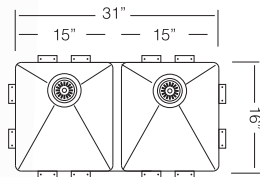

T

6

www.TOPZERO.com