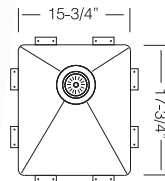

Optional accessories:

Stainless Steel Bottom Grid
Bamboo Cutting Board