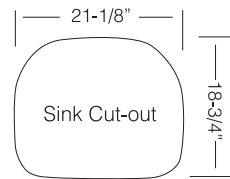

Optional accessories:

Stainless Steel Rinsing Basket
Stainless Steel Bottom Grid
Bamboo Cutting Board

RB 537

GR 537

CB 537

9"