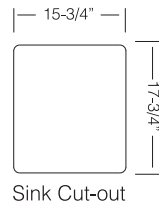

CB 537

9"

TopZero Sink on
Butcher-block
Countertop

Optional accessories:

Stainless Steel Bottom Grid
Bamboo Cutting Board

GR 400

CB 400

Optional accessories: