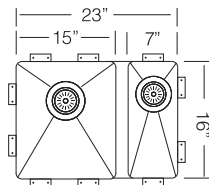

23"x16"
10"depth

Optional accessories:

- Stainless Steel Bottom Grid
- Bamboo Cutting Board
- Glass Cutting Board
- Stainless Steel Colander

GRS 380

CB 380

G 21.40

CS 16.39

T