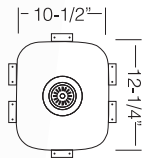

GR 340

CB 340

G 21.40

CS 16.39

Sink Cut-out

TOPZERO®

TZ D265

10-1/2" x 12-1/4"
7" depth

Sink Cut-out

TOPZERO®

TZ R170

6-5/8" x 15-3/4"
6" depth

Sink Cut-out

T

22

www.TOPZERO.com