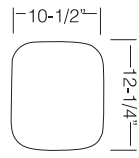

GR 340

CB 340

G 21.40

CS 16.39

Sink Cut-out

TOPZERO®

TZ D265

10-1/2" x 12-1/4"
7" depth

Sink Cut-out

TOPZERO®

TZ R170

6-5/8" x 15-3/4"
6" depth

Sink Cut-out

T

22

www.TOPZERO.com