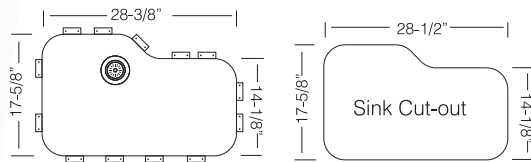

TZ X760

28-3/8" x 17-5/8"
9" depth

Optional accessories:

Stainless Steel Bottom Grid
Bamboo Cutting Board
with Stainless Steel Colander

GR 760

CC 760

T

12