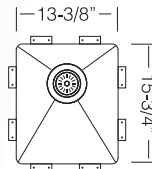

GR 340

CB 340

G 21.40

CS 16.39

Sink Cut-out

TOPZERO®

TZ D265

10-1/2" x 12-1/4"
7" depth

Sink Cut-out

TOPZERO®

TZ R170

6-5/8" x 15-3/4"
6" depth

Sink Cut-out

T

22

www.TOPZERO.com