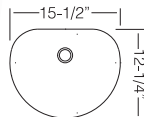

Sink Cut-out

TOPZERO®

TZ R170

6-5/8" x 15-3/4"
6" depth

Sink Cut-out

T

22

www.TOPZERO.com

Optional accessories:

Drain Set

Soap Dispenser

Sink Cut-out

TZ V390 Bathroom Sink

15-1/2" x 12-1/4"
7" depth

Optional accessories:

Drain Set
Soap Dispenser