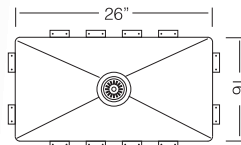

Optional accessories:

- Stainless Steel Bottom Grid
- Bamboo Cutting Board
- Glass Cutting Board
- Stainless Steel Colander