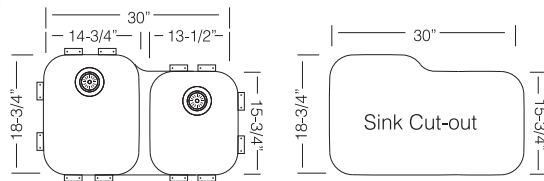

TZ L375.64

30" x 18-3/4"
9" depth - 7" depth

Optional accessories:

Stainless Steel Rinsing Basket
Stainless Steel Bottom Grid
Bamboo Cutting Board

RB 375

GR 375

CB 375

T