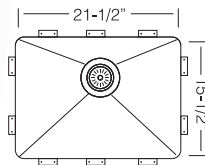

TZ D556

21-7/8" x 15-7/8"
9" depth

Optional accessories:

Stainless Steel Bottom Grid
Bamboo Cutting Board

GR 610

CB 610

T

14

www.TOPZERO.com

TZ R550

21-1/2" x 15-1/2"
9" depth

Optional accessories:

- Stainless Steel Bottom Grid
- Bamboo Cutting Board
- Glass Cutting Board
- Stainless Steel Colander

GR 550

CB 610 M

G 21.40

CS 16.39

TOPZERO®

TZ D537

21-1/8" x 18-3/4"
9" depth

Optional accessories:

Stainless Steel Rinsing Basket
Stainless Steel Bottom Grid
Bamboo Cutting Board

RB 537

GR 537