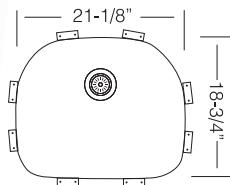

Optional accessories:

Stainless Steel Rinsing Basket
Stainless Steel Bottom Grid
Bamboo Cutting Board

RB 537

GR 537

CB 537

9"