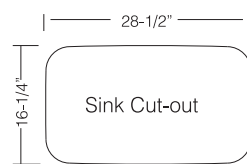

CS 16.39

TZ D723

28-1/2" x 16-1/4"
9" depth

Optional accessories:

Stainless Steel Bottom Grid
Bamboo Cutting Board

GR 723

CB 759

TOPZERO®