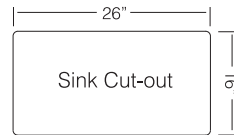

Optional accessories:

- Stainless Steel Bottom Grid
- Bamboo Cutting Board
- Glass Cutting Board
- Stainless Steel Colander