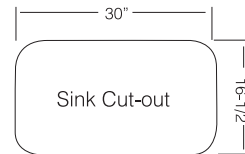

T

4

www.TOPZERO.com