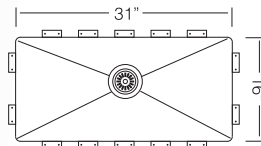

Optional accessories:

- Stainless Steel Bottom Grid
- Bamboo Cutting Board
- Glass Cutting Board
- Stainless Steel Colander