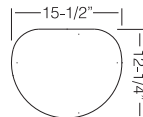

Sink Cut-out

TOPZERO®

TZ R170

6-5/8" x 15-3/4"
6" depth

Sink Cut-out

T

22

www.TOPZERO.com

Optional accessories:

Drain Set

Soap Dispenser

Sink Cut-out

TZ V390 Bathroom Sink

15-1/2" x 12-1/4"
7" depth

Optional accessories:

Drain Set
Soap Dispenser