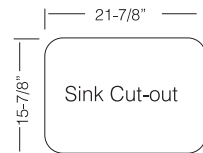

TZ D556

21-7/8" x 15-7/8"
9" depth

Optional accessories:

Stainless Steel Bottom Grid
Bamboo Cutting Board

GR 610

CB 610

T

14