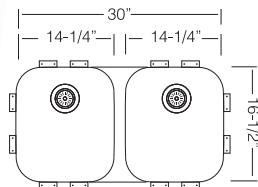

T

4

www.TOPZERO.com