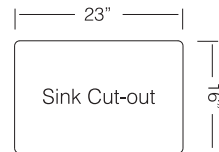

23"x16"
10"depth

Optional accessories:

- Stainless Steel Bottom Grid
- Bamboo Cutting Board
- Glass Cutting Board
- Stainless Steel Colander

GRS 380

CB 380

G 21.40

CS 16.39

T