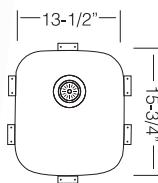

Optional accessories:

- Stainless Steel Rinsing Basket
- Stainless Steel Bottom Grid
- Bamboo Cutting Board