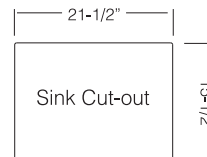

TZ R550

21-1/2" x 15-1/2"
9" depth

Optional accessories:

- Stainless Steel Bottom Grid
- Bamboo Cutting Board
- Glass Cutting Board
- Stainless Steel Colander

GR 550

CB 610 M

G 21.40

CS 16.39