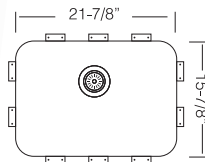

TZ D556

21-7/8" x 15-7/8"
9" depth

Optional accessories:

Stainless Steel Bottom Grid
Bamboo Cutting Board

GR 610

CB 610

T

14