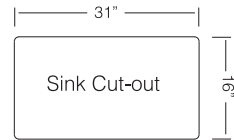

T

6

www.TOPZERO.com