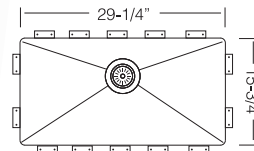

TZ R745

29-1/4" x 15-3/4"
9" depth

Optional accessories:

- Stainless Steel Bottom Grid
- Bamboo Cutting Board
- Glass Cutting Board
- Stainless Steel Colander