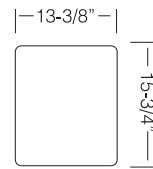

GR 340

CB 340

G 21.40

CS 16.39

Sink Cut-out

TOPZERO®

TZ D265

10-1/2" x 12-1/4"
7" depth

Sink Cut-out

TOPZERO®

TZ R170

6-5/8" x 15-3/4"
6" depth

Sink Cut-out

T

22

www.TOPZERO.com