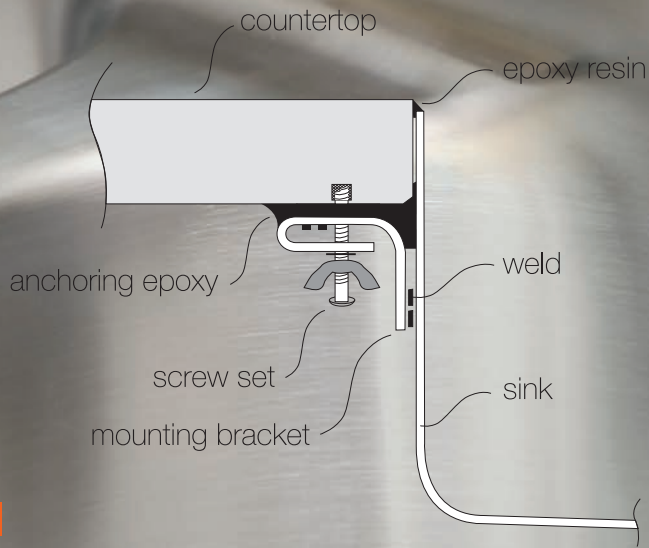

Our new PATENT PENDING seamless undermount stainless steel sink installation system is called “TopZero”. TopZero edge technology brings flawless, seamless appearance against almost any solid surface material without the challenges of complex fabrication techniques.

THE PERFECT EDGE HAS FINALLY BEEN CREATED™

Undermount sinks are preferred from aesthetic, hygienic and practical points of view. Even with the undermount sink, you've still got that joint between the countertop and the underside. That joint is sealed to the countertop with silicone, creating a bead that's tough to keep clean. With all the moisture around the sink area, this bead can promote bacteria growth and the eventual degradation of the actual silicone.

Traditional Undermount Sink over time

Seamlessly integrated TopZero sink

“Countertop zero edge”™

“TOPZERO” (US & Foreign Patents Pending)

TOPZERO®

TZ L360.55

30" x 16-1/2"
9" depth

Optional accessories: